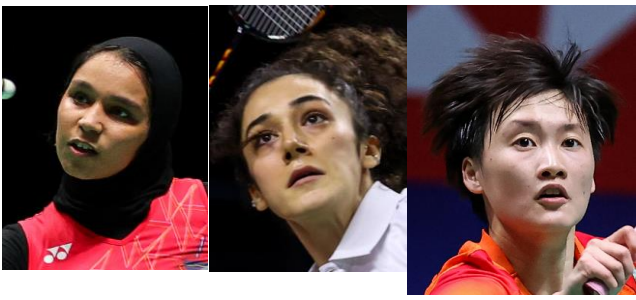

Tokyo Olympics Women's Singles Draw

[Check out Badzine's latest previews here](#)

R16 QF SF Final SF QF R16