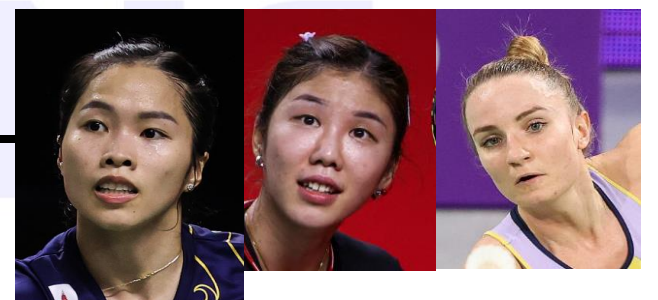

Tokyo Olympics Women's Singles Draw

[Check out Badzine's latest previews here](#)

R16 QF SF Final SF QF R16