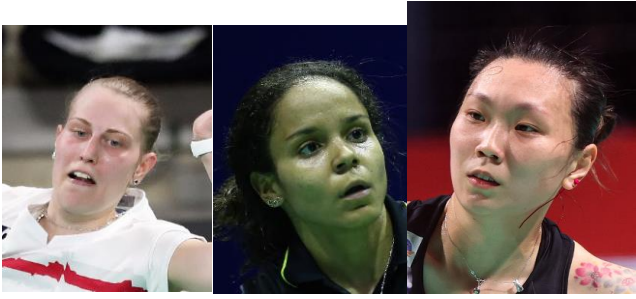

Tokyo Olympics Women's Singles Draw

[Check out Badzine's latest previews here](#)

R16 QF SF Final SF QF R16