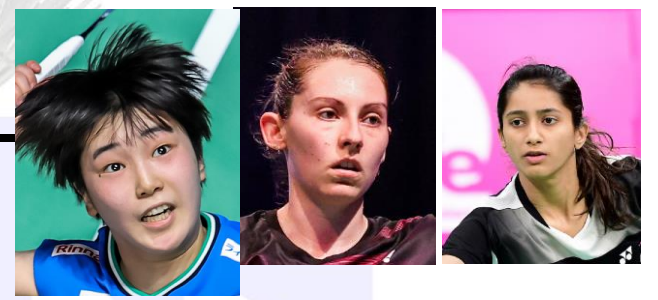

Tokyo Olympics Women's Singles Draw

[Check out Badzine's latest previews here](#)

R16 QF SF Final SF QF R16