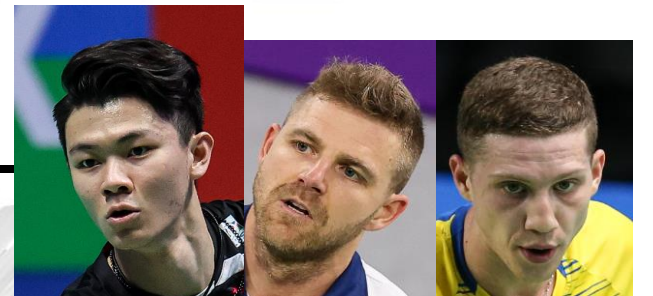

Tokyo Olympics  
Men's Singles Draw

[Check out Badzine's latest previews here](#)

R16 QF SF Final SF QF R16