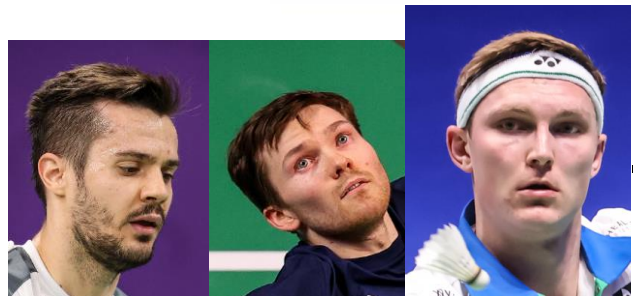

Tokyo Olympics  
Men's Singles Draw

[Check out Badzine's latest previews here](#)

R16 QF SF Final SF QF R16