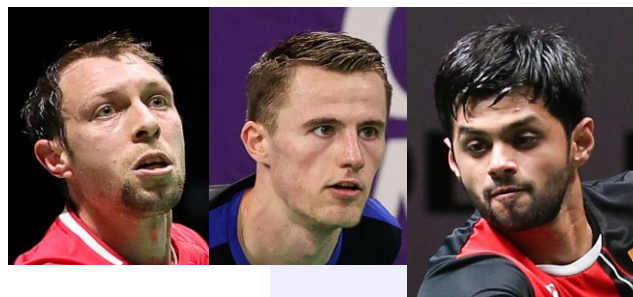

Tokyo Olympics  
Men's Singles Draw

[Check out Badzine's latest previews here](#)

R16 QF SF Final SF QF R16