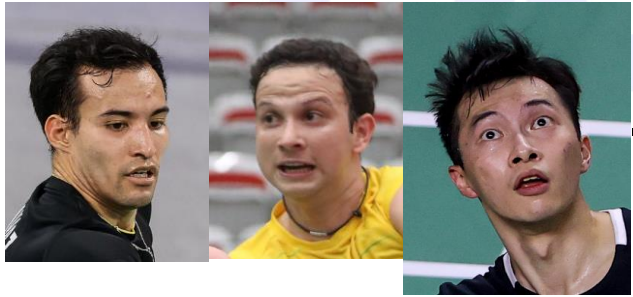

Tokyo Olympics  
Men's Singles Draw

[Check out Badzine's latest previews here](#)

R16 QF SF Final SF QF R16