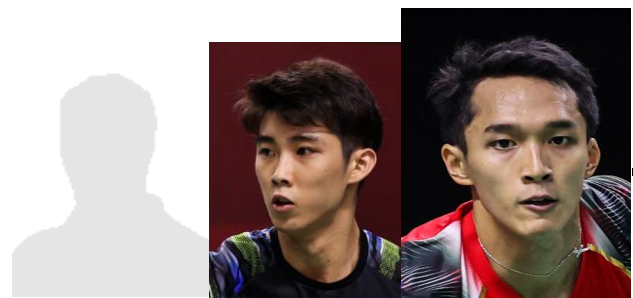

Tokyo Olympics  
Men's Singles Draw

[Check out Badzine's latest previews here](#)

R16 QF SF Final SF QF R16