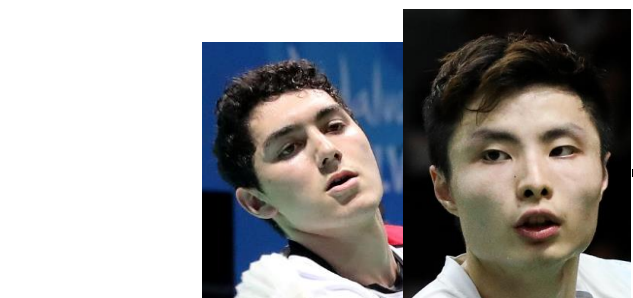

Tokyo Olympics  
Men's Singles Draw

[Check out Badzine's latest previews here](#)

R16 QF SF Final SF QF R16