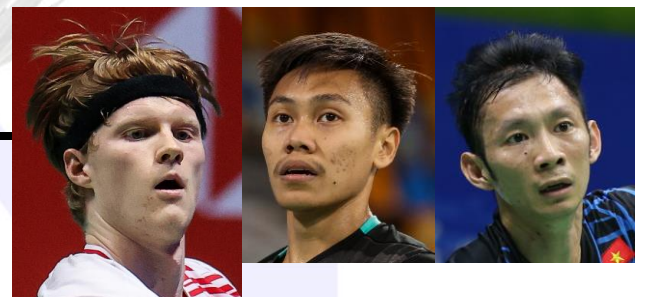

Tokyo Olympics  
Men's Singles Draw

[Check out Badzine's latest previews here](#)

R16 QF SF Final SF QF R16